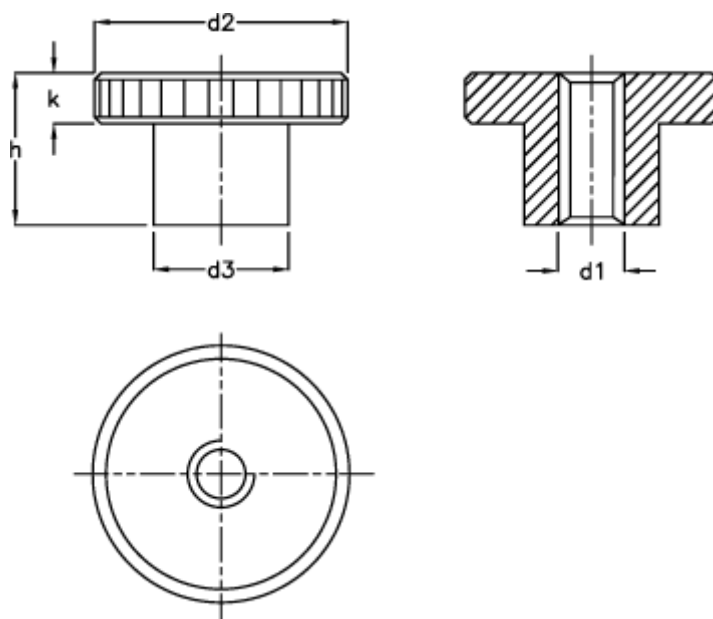

Article number: 207045091

Description: E+G Knurled nut DIN 466-M6  
St. steel

## Measures

$d_1 = M 6$   
 $d_2 = 24$   
 $d_3 = 12$   
 $h = 15.0$   
 $K = 5.0$